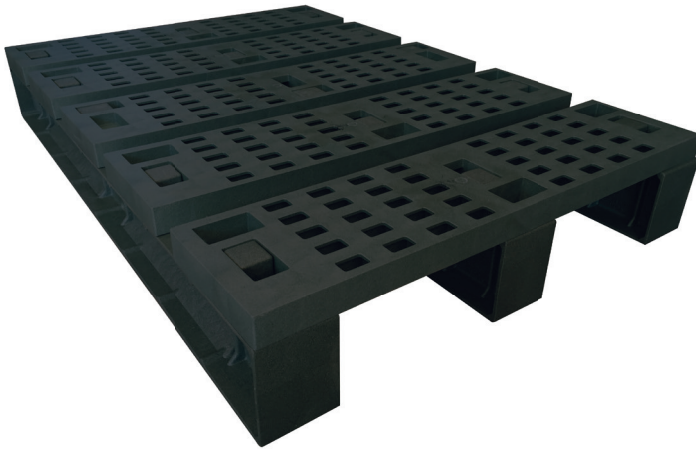

EUROPEAN SKID 1200x800

interchangeable pieces

Material Recycled

Chemical Resistance

Prevents biological contamination

SPECIFICATIONS

Weight:		18KG	Material:	Recycled	inch
LOAD CAPACITY	Static Load:	5.000 kg	DIMENSIONS	Length:	1200 mm / 47 in
	Dynamic Load:	1650 kg		Width:	800 mm / 31 in
	Rack Load:	1200 kg		Height:	170 mm / 7 in

Plastic skid with standard dimensions, high load capacity and resistance. Interchangeable side-rails and cross-members.

The Logicpalet is reinforced in order to get the highest safety in racking.

It is ideal for reusing in logistical circuits or storage, as well as for inverse logistic procedures.

- Longer life cycle
- Resistant Versatile
- Hygienic
- Protection
- Environmental

AMERICAN SKID
1200x1000

interchangeable pieces

Material Recycled

Chemical Resistance

Prevents biological contamination

SPECIFICATIONS

Weight:		20KG	Material:	Recycled	inch
LOAD CAPACITY	Static Load:	5.500 kg	DIMENSIONS	Length:	1200 mm / 47 in
	Dynamic Load:	1800 kg		Width:	1000 mm / 39 in
	Rack Load:	1300 kg		Height:	170 mm / 7 in

Plastic skid with standard dimensions, high load capacity and resistance. Interchangeable side-rails and cross-members.