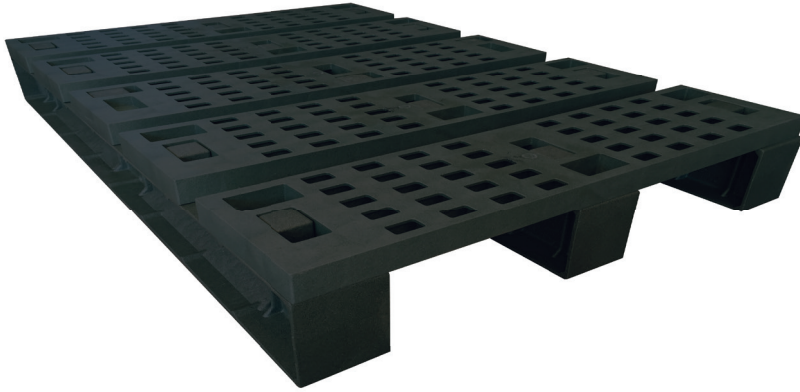

EUROPEAN SKID 1200x800

interchangeable pieces

Material Recycled

Chemical Resistance

Prevents biological contamination

SPECIFICATIONS

Weight:		18KG	Material:	Recycled	inch
LOAD CAPACITY	Static Load:	5.000 kg	DIMENSIONS	Length:	1200 mm / 47 in
	Dynamic Load:	1650 kg		Width:	800 mm / 31 in
	Rack Load:	1200 kg		Height:	170 mm / 7 in

Plastic skid with standard dimensions, high load capacity and resistance. Interchangeable side-rails and cross-members.

The Logicpalet is reinforced in order to get the highest safety in racking.

It is ideal for reusing in logistical circuits or storage, as well as for inverse logistic procedures.

- Longer life cycle
- Resistant Versatile
- Hygienic
- Protection
- Environmental

AMERICAN SKID
1200x1000

interchangeable pieces

Material Recycled

Chemical Resistance

Prevents biological contamination

SPECIFICATIONS

Weight:		20KG	Material:	Recycled	inch
LOAD CAPACITY	Static Load:	5.500 kg	DIMENSIONS	Length:	1200 mm / 47 in
	Dynamic Load:	1800 kg		Width:	1000 mm / 39 in
	Rack Load:	1300 kg		Height:	170 mm / 7 in

Plastic skid with standard dimensions, high load capacity and resistance. Interchangeable side-rails and cross-members.